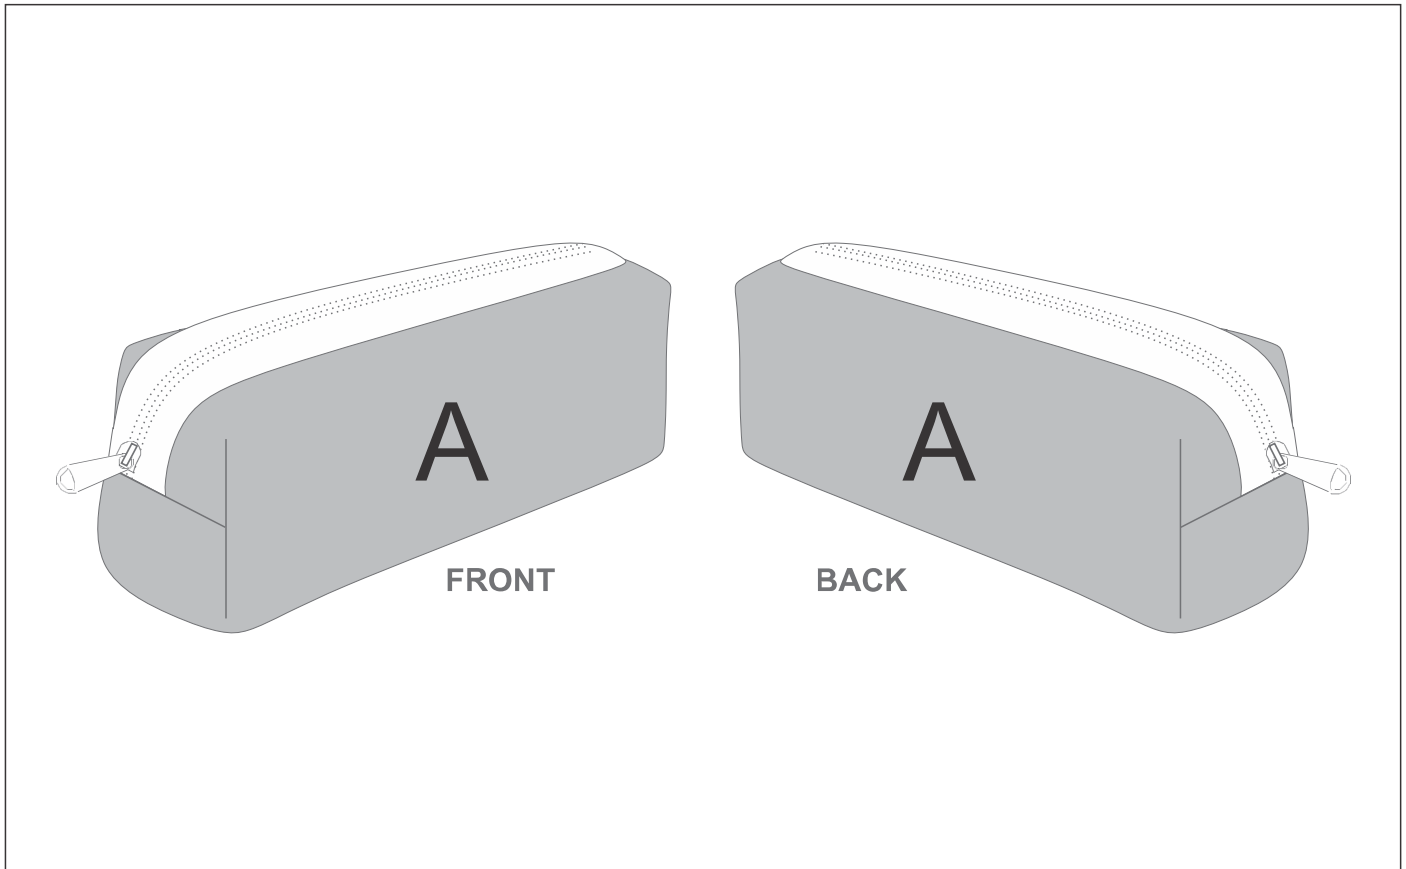

# BC-HP-58-G

### Need to know:

- Includes 1-Position Sublimation (setup fees apply)
- Please Note: We cannot guarantee 100% logo Alignment on all Brandable Panels.
- NB: Please note that Neoprene material is not conducive to having predominantly white back grounds due to the print transferring nature of the fabric and process used to complete the print. We always advise to have a background colour within the design as this mitigates the chances of material blemishes and ghosting of print.

#### **Position A**

1. Custom Sublimation A (CPSUB-A)  
Full Colour  
Size: 251mm wide x 231mm high